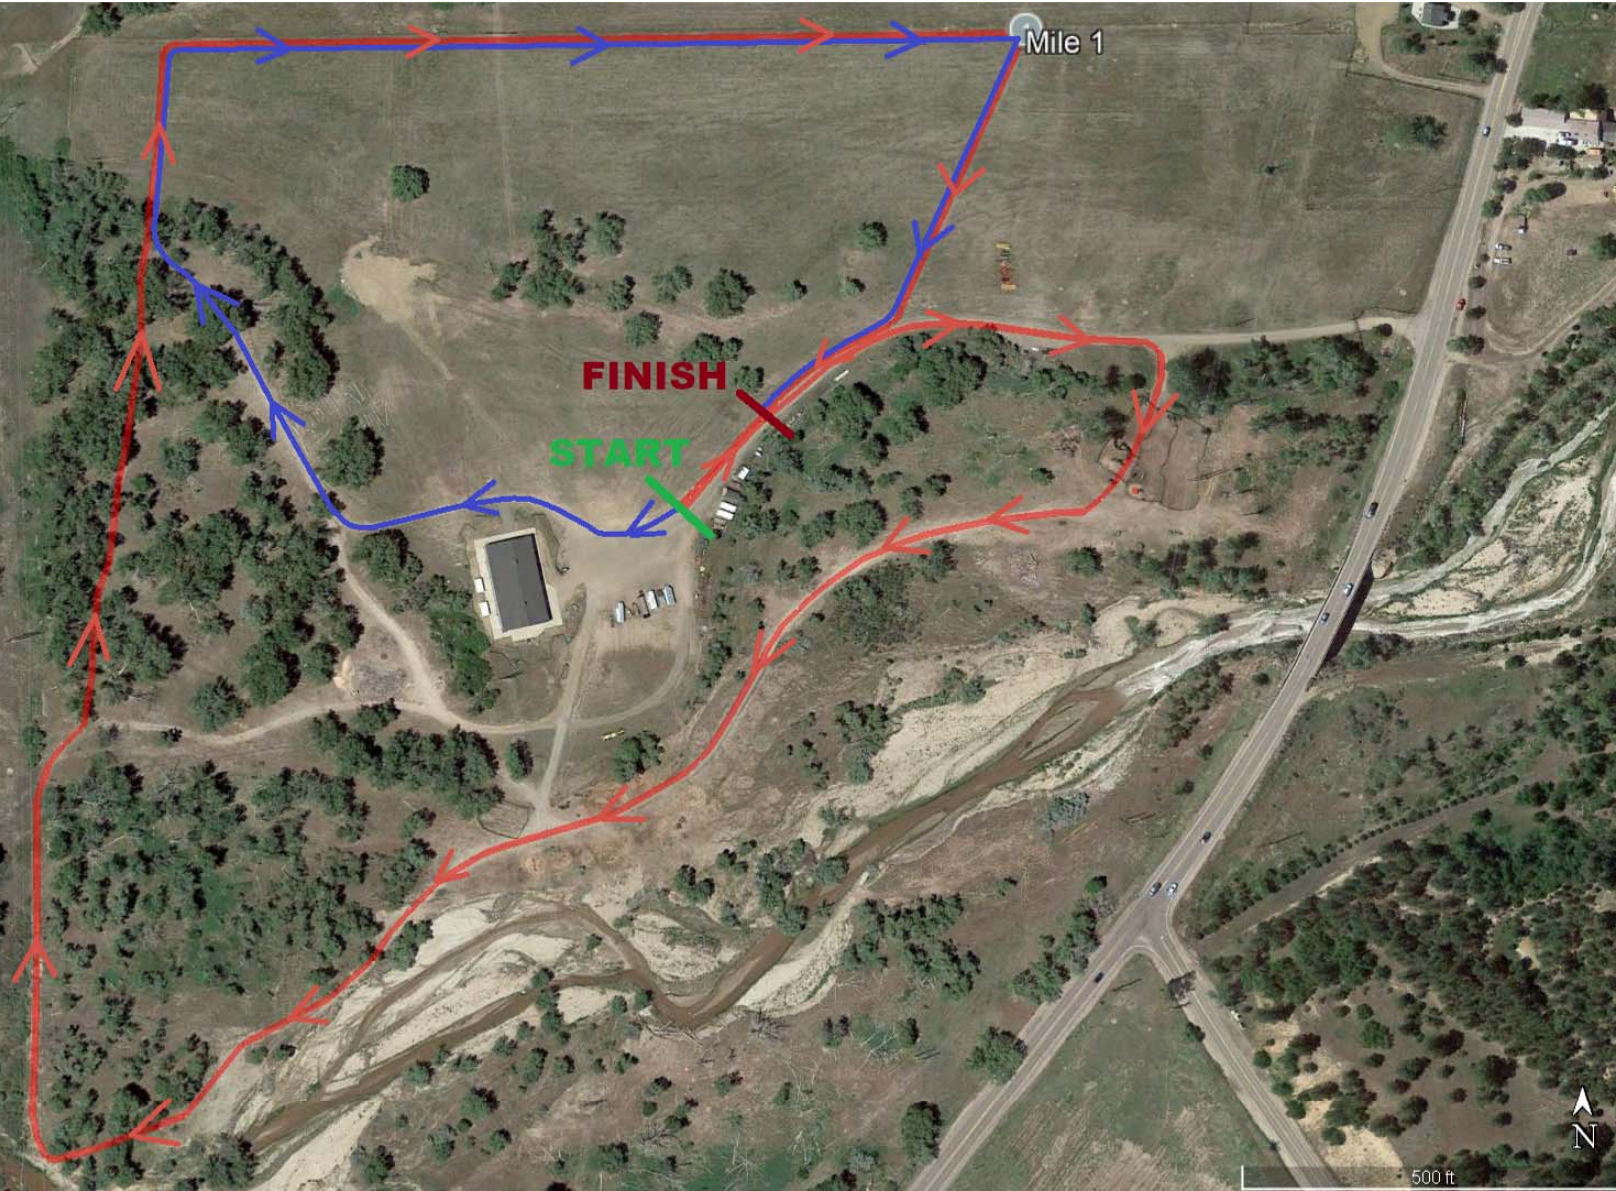

Kokopelli Youth Race
2k
One clockwise loop

Kokopelli Youth Race
3k
Red line is 1st loop
Blue line is 2nd loop

Kokopelli Youth Race
4k
Red line is 1st loop
Blue line is 2nd loop
Yellow line is 3rd loop